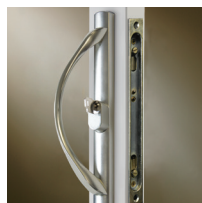

1600
SERIES
SLIDING
GLASS DOOR

1600 Series Vinyl Sliding Glass Door Hardware

STANDARD HANDLES

White

Almond

Clay

ENHANCED HANDLE FINISHES

Brushed
Chrome

Bright
Chrome

Brass

Black
Nickel

Black*

**Black handle available on exterior with white interior handle only*

BLINDS-BETWEEN-THE-GLASS:

The unique Blinds-Between-the-Glass option offers a quality solution for sliding glass door treatments. Engineered for ease of use, the internal design makes raising and lowering the blinds simple and intuitive. The blinds are sealed between the insulated glass unit, offering a longer service life than standard blinds while eliminating the need for dusting.

White blinds available on 5/0 x 6/8, 6/0 x 6/8, 9/0 x 6/8, 10/0 x 6/8, and 12/0 x 6/8 size doors only, regardless of color of door.

ADDITIONAL SECURITY OPTIONS:

The 1600 Series Sliding Glass door is available with exterior key lock, interior foot lock, and interior security bar for added convenience, security, and peace of mind.

Exterior Key Lock †

Foot Lock

Security Bar

SCREEN DETAILS:

Screens are available for our doors to let optimal fresh air in while keeping pests out. A heavy-duty extruded aluminum screen with charcoal fiber mesh and smooth-gliding concealed nylon skates is available for the 1615 and 1617 door options. To cover the extra-wide opening on our 1818 multi-slide option, we offer a nylon screen that effortlessly retracts—leaving the door opening clear when the screen is not in use.