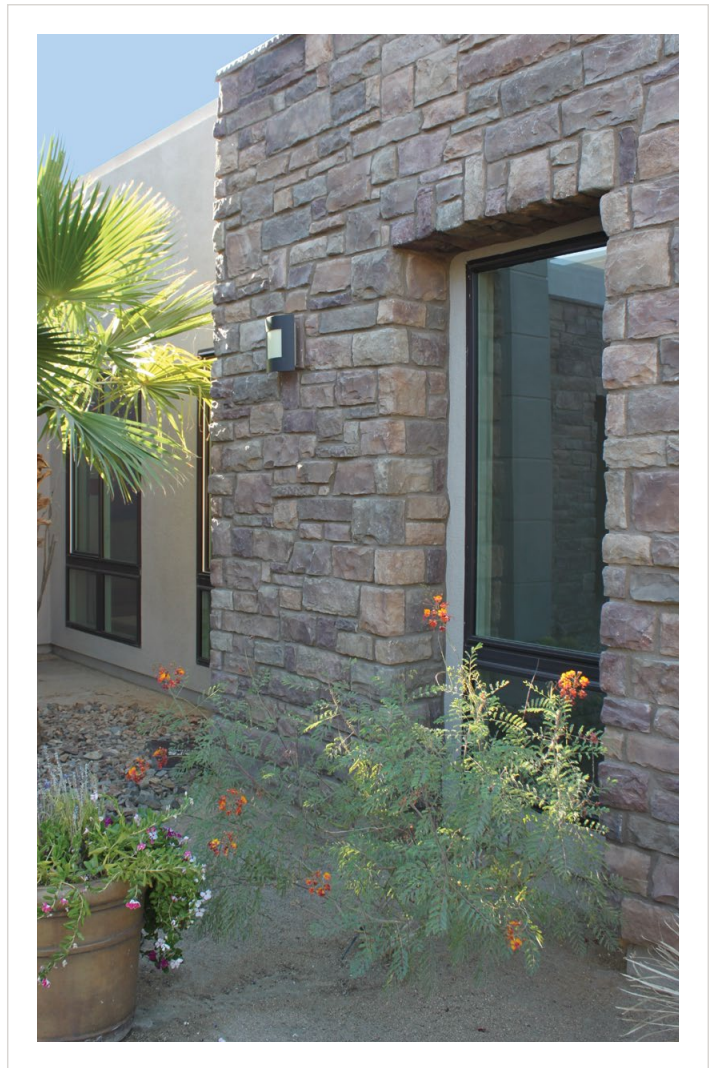

PRODUCT	TYPE	BLACK	BRONZE	SILVER
HM150⁺	Single-Hung	X	X	X
EC150	Single-Hung		X	
HM160⁺	Single-Slider	X	X	X
EC160	Single-Slider		X	
EC180	Double-Hung		X	
HM140⁺	Awning	X	X	X
EC140	Awning		X	
HM147⁺	Casement	X	X	X
EC147	Casement		X	
HM390⁺	Sliding Glass Door		X[†]	
EC190	Sliding Glass Door	X	X	X

[†] Silver is only available on fin and finless frame types

[‡] HM 390 Sliding Glass Door is available in traditional Bronze laminate only