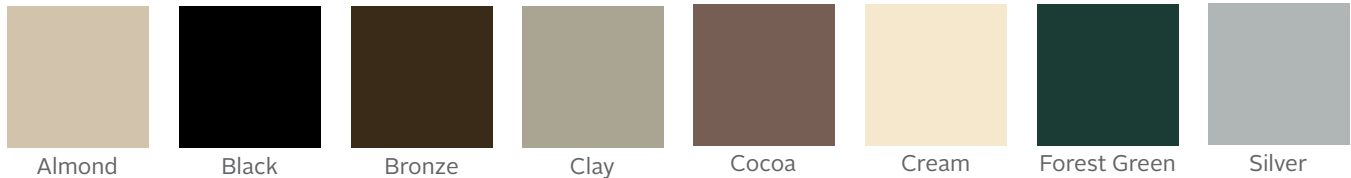

Painted Exteriors

Choose from eight distinctive colors, available on products for replacement and new construction projects. The environmentally friendly, water-based coatings meet EPA requirements, provide outstanding coverage and durability, and offer long-term performance and beauty.

Each color-coated window is available with matching grids and screens to ensure a consistent and cohesive finish. With the additional option of laminated woodgrain interiors, our exterior finishes provide expansive design possibilities able to complement the style of any home.

A UNIQUE UPGRADE FOR VINYL WINDOWS

- Improved curb appeal
- Available on double-hung, single-hung, double-slider, single-slider, casement, awning, picture windows, and sliding glass doors

STATE-OF-THE-ART TECHNOLOGY

- Oven-baked application ensures the paint will maintain color and flexibility
  - Prevents cracking, fading, peeling, or blistering
  - Resists abrasion from impact
- Heat-reflective pigments minimize heat gain on the frame and other window components

Color Availability on MI Products

	White extrusion	Almond extrusion	Clay extrusion	Black exterior laminate	Bronze exterior laminate	Interior woodgrains	Exterior paint
910 Sliding Glass Door	✓	✓	✓				✓
1615 Sliding Glass Door	✓	✓	✓			✓	✓
1255 Single-Hung	✓	✓	✓*	✓	✓		✓
1355 Single-Hung	✓	✓					
1620 Single-Hung	✓	✓	✓	✓	✓		
3500 Single-Hung	✓	✓	✓*	✓	✓		✓
3540 Single-Hung	✓	✓	✓*	✓	✓		✓
4300 Single-Hung	✓	✓	✓				✓†
4340 Single-Hung	✓	✓	✓				
1280 Single-Slider	✓	✓					✓
1630 Single-Slider	✓	✓	✓	✓	✓		
3580 Single-Slider	✓	✓	✓				✓
1555 Double-Hung	✓	✓					
1556 Double-Hung	✓	✓					✓
1650 Double-Hung	✓	✓	✓*		✓	✓	✓
1685 Double-Slider	✓	✓	✓*		✓	✓	✓
1665 Awning	✓	✓	✓		✓	✓	✓
9660 Awning	✓	✓	✓	✓	✓		✓
1675 Casement	✓	✓	✓		✓	✓	✓
9770 Casement	✓	✓	✓	✓	✓		✓
1695 Basement	✓	✓					

*Available on product manufactured in TX only

† 4300 painted exterior available in black and bronze only