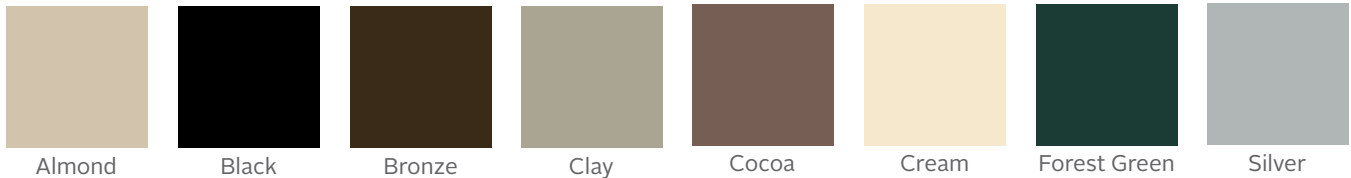

Painted Exteriors

Choose from eight distinctive colors, available on products for replacement and new construction projects. The environmentally friendly, water-based coatings meet EPA requirements, provide outstanding coverage and durability, and offer long-term performance and beauty.

Each color-coated window is available with matching grids and screens to ensure a consistent and cohesive finish. With the additional option of laminated woodgrain interiors, our exterior finishes provide expansive design possibilities able to complement the style of any home.

A UNIQUE UPGRADE FOR VINYL WINDOWS

- Improved curb appeal
- Available on double-hung, single-hung, double-slider, single-slider, casement, awning, picture windows, and sliding glass doors

STATE-OF-THE-ART TECHNOLOGY

- Oven-baked application ensures the paint will maintain color and flexibility
  - Prevents cracking, fading, peeling, or blistering
  - Resists abrasion from impact
- Heat-reflective pigments minimize heat gain on the frame and other window components

Color Availability on MI Products

	White extrusion	Almond extrusion	Clay extrusion	Black exterior laminate	Bronze exterior laminate	Interior woodgrains	Exterior paint
910 Sliding Glass Door	✓	✓	✓				✓
1615 Sliding Glass Door	✓	✓	✓			✓	✓
1255 Single-Hung	✓	✓		✓	✓		✓
1355 Single-Hung	✓	✓					
1620 Single-Hung	✓	✓	✓	✓	✓		
3500 Single-Hung	✓	✓	✓*	✓	✓		✓
3540 Single-Hung	✓	✓	✓*	✓	✓		✓
4300 Single-Hung	✓	✓	✓				
4340 Single-Hung	✓	✓	✓				
1280 Single-Slider	✓	✓					✓
1630 Single-Slider	✓	✓	✓	✓	✓		
3580 Single-Slider	✓	✓	✓				✓
1555 Double-Hung	✓	✓					
1556 Double-Hung	✓	✓					✓
1650 Double-Hung	✓	✓	✓*		✓	✓	✓
1685 Double-Slider	✓	✓			✓	✓	✓
1665 Awning	✓	✓	✓		✓	✓	✓
9660 Awning	✓	✓	✓	✓	✓		✓
1675 Casement	✓	✓	✓		✓	✓	✓
9770 Casement	✓	✓	✓	✓	✓		✓
1695 Basement	✓	✓					

*Available on product manufactured in TX only