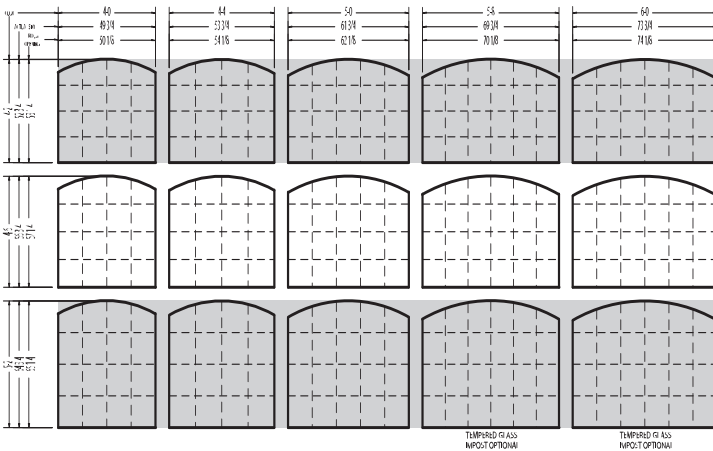

ARCH TOP SIZES

COLONIAL GRID PATTERNS