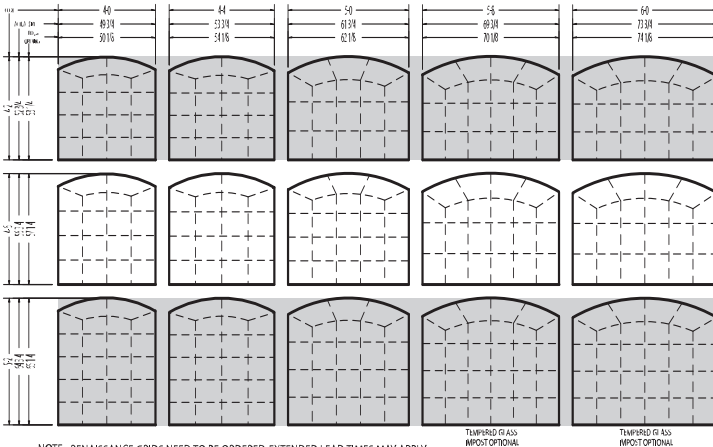

RENAISSANCE GRID PATTERNS