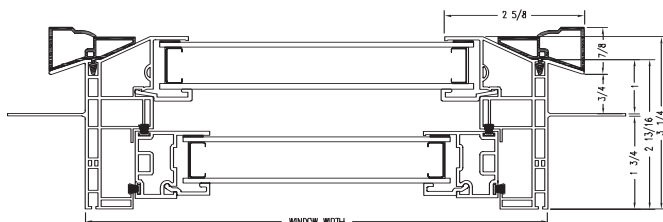

## OCTAGON SIZES

NOTE: RENAISSANCE GRIDS NEED TO BE ORDERED, EXTENDED LEAD TIMES MAY APPLY.

**VERTICAL DETAILS**

S3500 SINGLE HUNG  
VERTICAL CROSS SECTION

S3500 SINGLE HUNG  
WITH J-CHANNEL  
VERTICAL CROSS SECTION

S3500 SINGLE HUNG  
WITH OPTIONAL BRICKMOLD  
VERTICAL CROSS SECTION

**HORIZONTAL DETAILS**

S3500 SINGLE HUNG  
HORIZONTAL CROSS SECTION

S3500 SINGLE HUNG  
WITH J-CHANNEL  
HORIZONTAL CROSS SECTION

S3500 SINGLE HUNG  
WITH BRICKMOLD  
HORIZONTAL CROSS SECTION