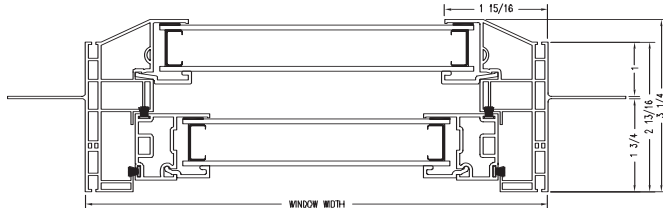

HORIZONTAL DETAILS

S3500 SINGLE HUNG
HORIZONTAL CROSS SECTION