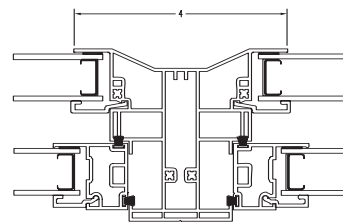

## OCTAGON SIZES

NOTE: RENAISSANCE GRIDS NEED TO BE ORDERED, EXTENDED LEAD TIMES MAY APPLY.

**VERTICAL DETAILS**

S3500 SINGLE HUNG  
VERTICAL CROSS SECTION

S3500 SINGLE HUNG  
WITH J-CHANNEL  
VERTICAL CROSS SECTION

S3500 SINGLE HUNG  
WITH OPTIONAL BRICKMOLD  
VERTICAL CROSS SECTION

**HORIZONTAL DETAILS**

S3500 SINGLE HUNG  
HORIZONTAL CROSS SECTION

S3500 SINGLE HUNG  
WITH J-CHANNEL  
HORIZONTAL CROSS SECTION

S3500 SINGLE HUNG  
WITH BRICKMOLD  
HORIZONTAL CROSS SECTION

V-023 MULLION

1/8" ADD-ON

S3500 SINGLE HUNG  
HORIZONTAL MULL CROSS SECTION

S3500 SINGLE HUNG  
INTERMEDIATE JAMB  
HORIZONTAL CROSS SECTION

QUALITY CONTROL & TESTING

**AAMA CERTIFICATION PROGRAM**  
ACCREDITED BY: AMERICAN NATIONAL STANDARDS INSTITUTE