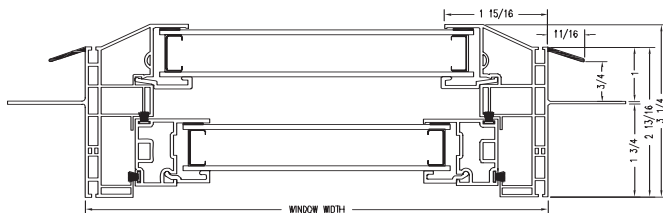

S3500 SINGLE HUNG
WITH J-CHANNEL
HORIZONTAL CROSS SECTION