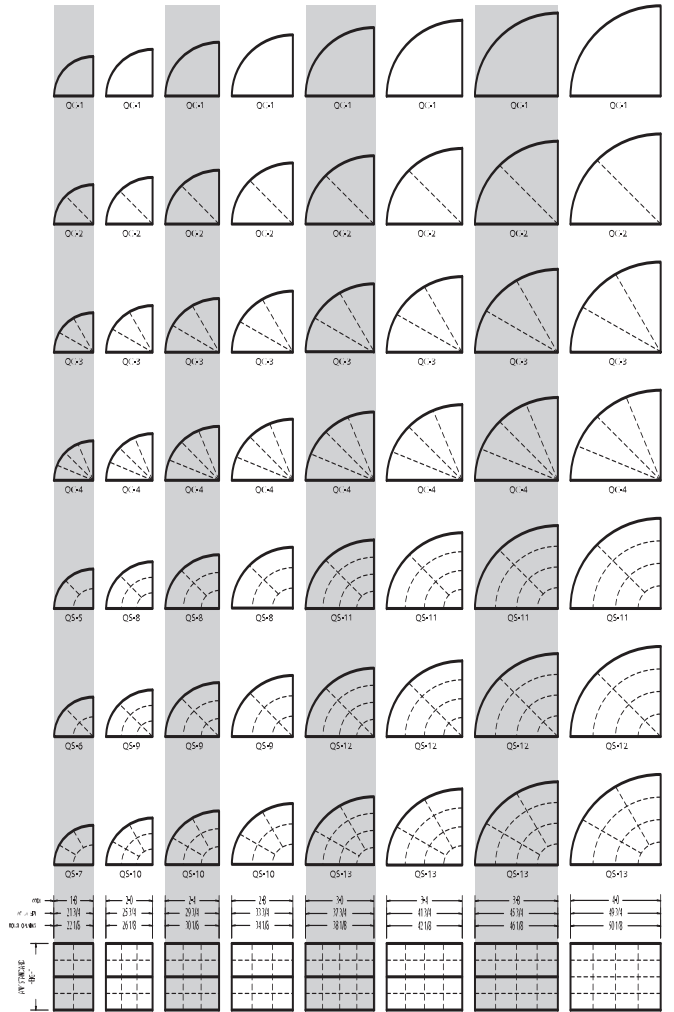

QUARTER CIRCLE WINDOW SIZES