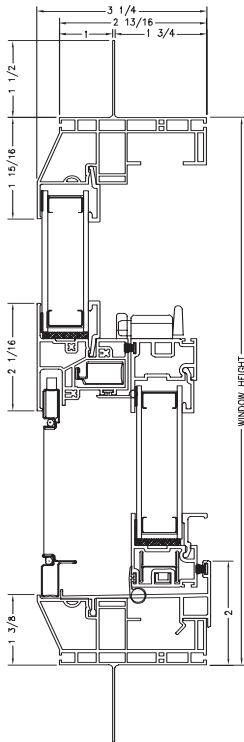

VERTICAL DETAILS

S3500 SINGLE HUNG
VERTICAL CROSS SECTION