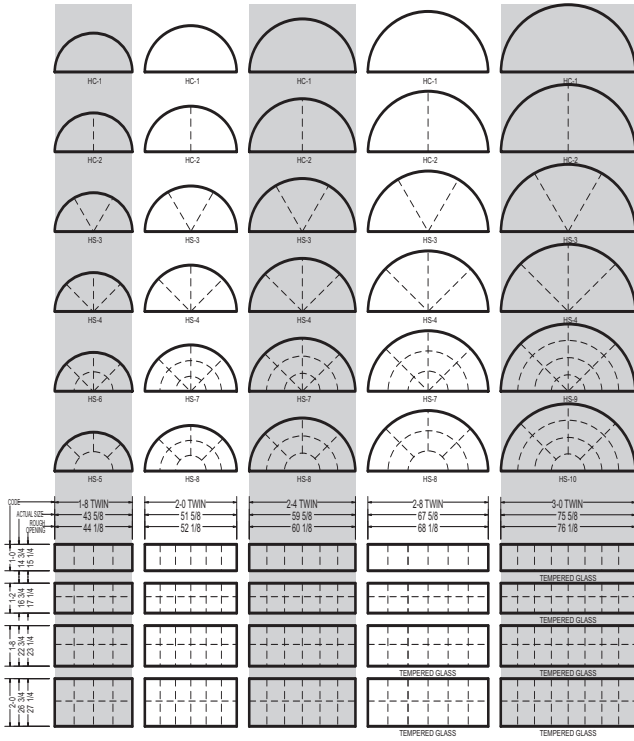

TWIN CIRCLE TOP WINDOW SIZES

TWIN TRANSOM WINDOW SIZES