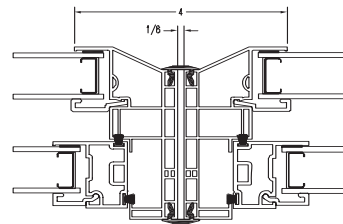

S3500 SINGLE HUNG  
WITH OPTIONAL BRICKMOLD  
VERTICAL CROSS SECTION

**HORIZONTAL DETAILS**

S3500 SINGLE HUNG  
HORIZONTAL CROSS SECTION

S3500 SINGLE HUNG  
WITH J-CHANNEL  
HORIZONTAL CROSS SECTION

S3500 SINGLE HUNG  
WITH BRICKMOLD  
HORIZONTAL CROSS SECTION

V-023 MULLION

1/8" ADD-ON

S3500 SINGLE HUNG  
HORIZONTAL MULL CROSS SECTION

S3500 SINGLE HUNG  
INTERMEDIATE JAMB  
HORIZONTAL CROSS SECTION

QUALITY CONTROL & TESTING

**AAMA CERTIFICATION PROGRAM**  
ACCREDITED BY: AMERICAN NATIONAL STANDARDS INSTITUTE