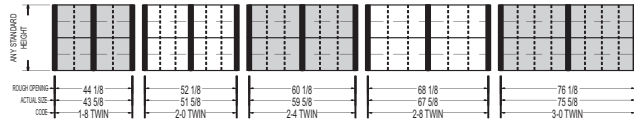

TWIN CIRCLE TOP WINDOW SIZES

TWIN TRANSOM WINDOW SIZES

ARCH TOP SIZES

COLONIAL GRID PATTERNS

RENAISSANCE GRID PATTERNS

QUARTER CIRCLE WINDOW SIZES

FULL CIRCLE WINDOW SIZES

OCTAGON SIZES

NOTE: RENAISSANCE GRIDS NEED TO BE ORDERED, EXTENDED LEAD TIMES MAY APPLY.