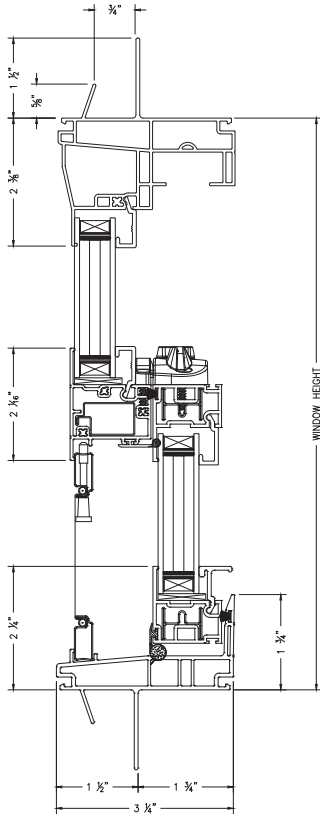

4300 WELDED VINYL SINGLE HUNG WINDOW

SINGLE HUNG VERTICAL DETAILS

4300 SINGLE HUNG WITH J-CHANNEL VERTICAL CROSS SECTION