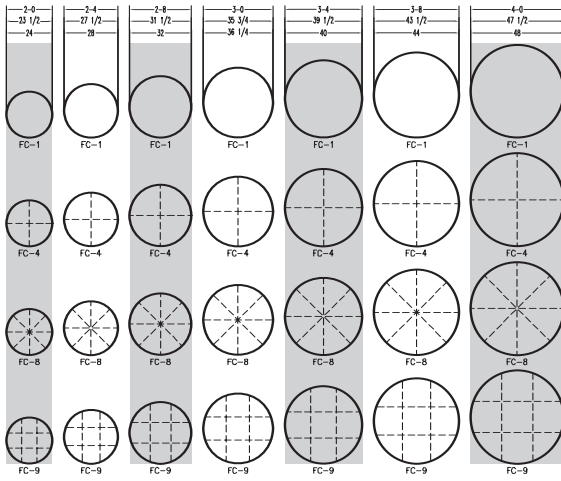

# size guide

## SINGLE HUNG WINDOW SIZES

1-8 19 1/2 20	2-0 23 1/2 24	2-4 27 1/2 28	2-6 29 1/2 30	2-8 31 1/2 32	3-0 33 3/4 34 1/4	3-4 35 1/2 36	3-6 41 1/2 42	3-8 43 1/2 44

## FULL CIRCLE WINDOW SIZES