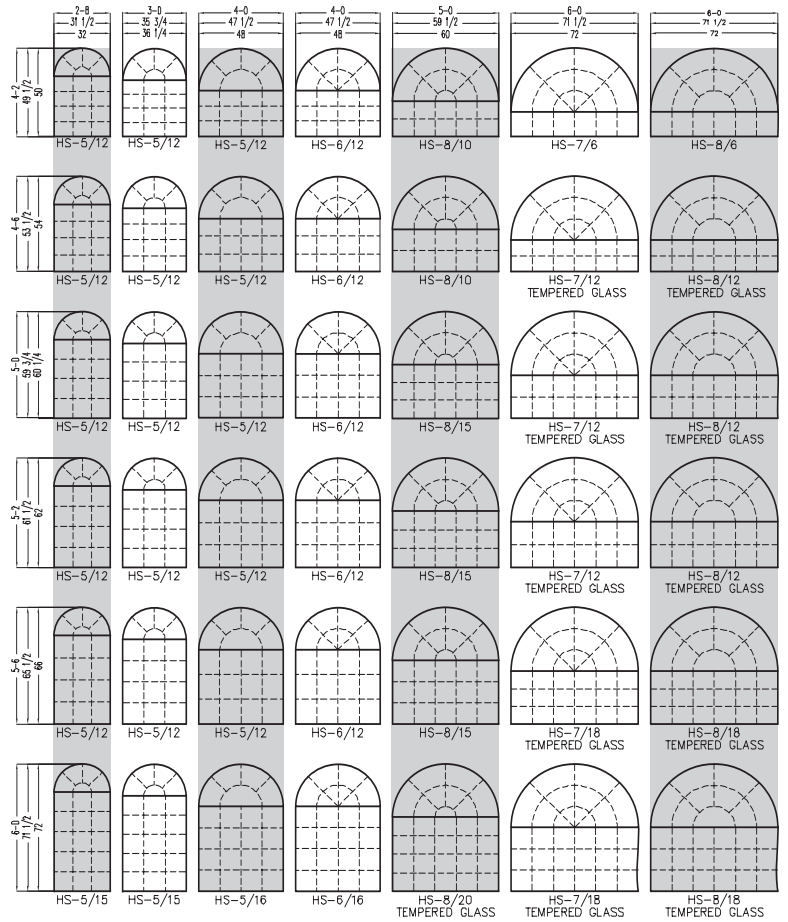

OCTAGON WINDOW SIZES

EXTENDED CIRCLE TOP WINDOW SIZES