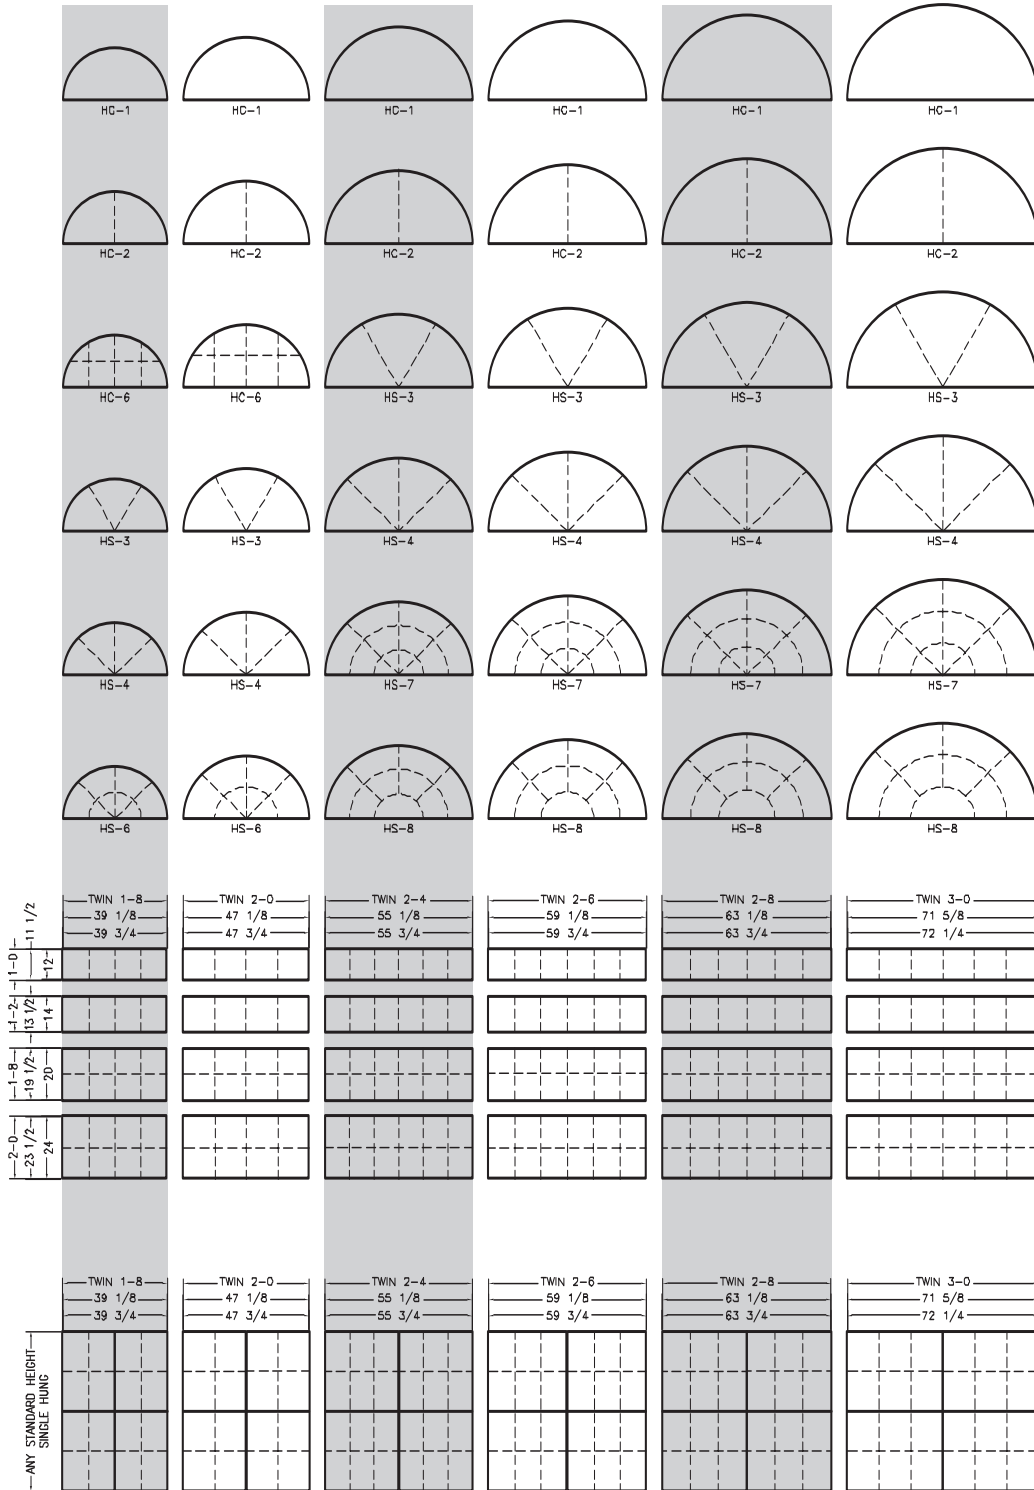

## FULL CIRCLE WINDOW SIZES

## OCTAGON WINDOW SIZES

## EXTENDED CIRCLE TOP WINDOW SIZES

## QUARTER CIRCLE WINDOW SIZES

	QC-1	QC-1	QC-1	QC-1	QC-1	QC-1	QC-1	QC-1	QC-1	
	QC-2	QC-2	QC-2	QC-2	QC-2	QC-2	QC-2	QC-2	QC-2	
	QC-3	QC-3	QC-3	QC-3	QC-3	QC-3	QC-3	QC-3	QC-3	
	QC-4	QC-4	QC-4	QC-4	QC-4	QC-4	QC-4	QC-4	QC-4	
	OS-5	OS-5	OS-8	OS-8	OS-8	OS-8	OS-11	OS-11	OS-11	
	OS-6	OS-6	OS-9	OS-9	OS-9	OS-9	OS-12	OS-12	OS-12	
	OS-7	OS-7	OS-10	OS-10	OS-10	OS-10	OS-13	OS-13	OS-13	
CODE	1-8	2-0	2-4	2-6	2-8	3-0	3-4	3-6	3-8	4-0
ACTUAL SIZE	19-1/2	23-1/2	27-1/2	29-1/2	31-1/2	35-3/4	39-1/2	41-1/2	43-1/2	47-1/2
ROUGH OPENING	20	24	28	30	32	36-1/4	40	42	44	48
AS STANDARD SINGLE FRAME										
AS STANDARD FOUR FRAME WINDOW										