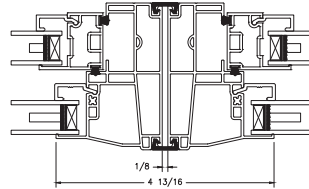

## SINGLE HUNG HORIZONTAL DETAILS

4300 SINGLE HUNG WITH J-CHANNEL HORIZONTAL CROSS SECTION

4300 SINGLE HUNG HORIZONTAL CROSS SECTION

8463 MULLION

1/8" ADD-ON

4300 SINGLE HUNG HORIZONTAL MULL CROSS SECTION

4300 SINGLE HUNG INTERMEDIATE JAMB HORIZONTAL CROSS SECTION