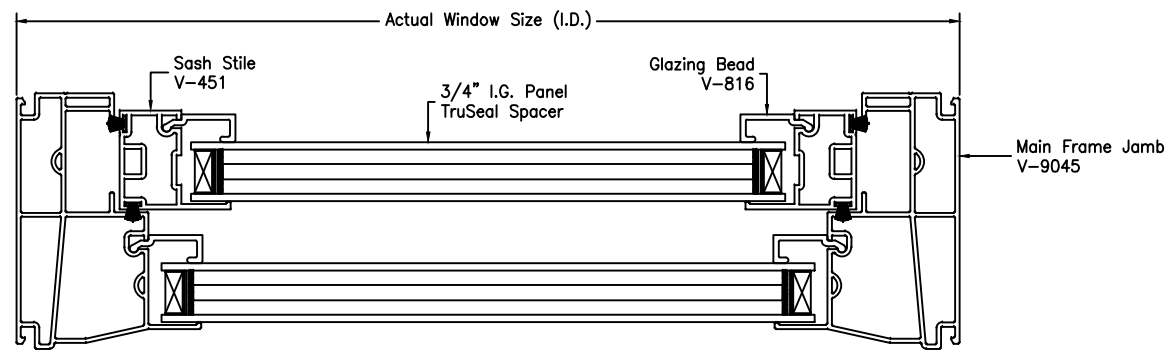

The information, design or data shown on this document or electronic media is the exclusive property of MI WINDOWS AND DOORS, INC. It is considered confidential and proprietary and is made available for limited use only. Its use or reproduction without the expressed written consent of MI WINDOWS AND DOORS, INC., is prohibited.

---	---	---	---
---	---	---	---
---	---	---	---
---	---	---	---
LTR.	DESCRIPTION	BY	DATE
	REVISIONS		

	MI WINDOWS AND DOORS 650 WEST MARKET STREET • GRATZ, PA • 17030-0370	
	TITLE 4300 Series Product Drawing Single Hung w/Finless Main Frame	
DFTM. BRS	DATE 09/02/2011	SCALE N=
DWG/PART NO. 4300SH-AS3		REV. -